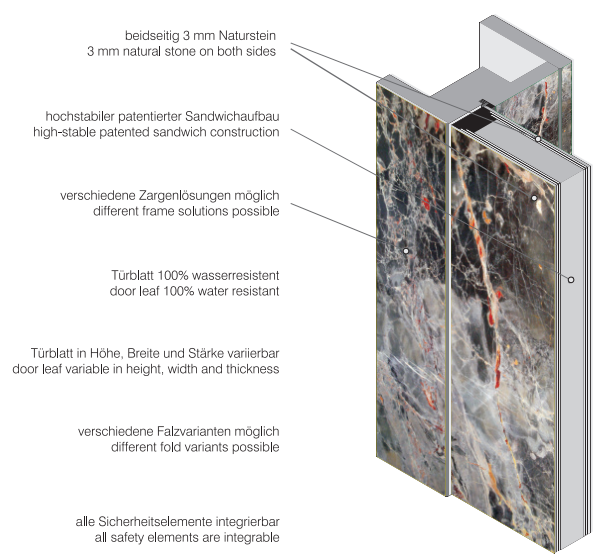

Haustüren front doors

Innentüren interior doors

HT Juparana Gold

HT Bambus

HT Aurora

HT Azul Macauba

HT Travertin Rosso / Design 16

HT Padang Dark / Design 51