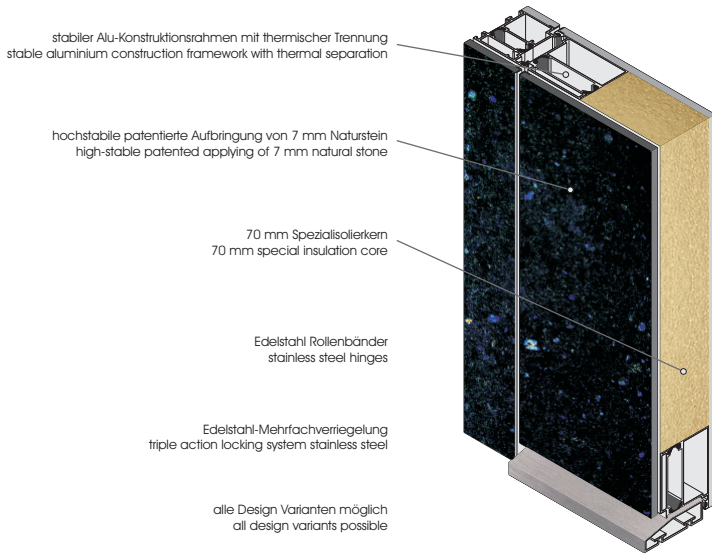

Haustüren front doors

Innentüren interior doors

HT Juparana Gold

HT Bambus

HT Aurora

HT Azul Macauba

HT Travertin Rosso / Design 16

HT Padang Dark / Design 51