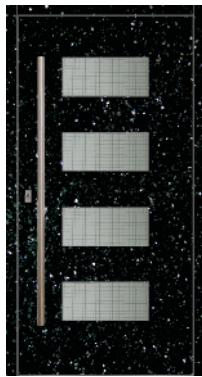

HT Emerald Pearl / Design 22