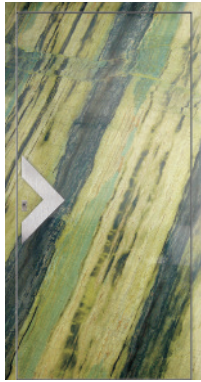

Haustüren front doors

Innentüren interior doors

HT Juparana Gold

HT Bambus

HT Aurora

HT Azul Macauba

HT Travertin Rosso / Design 16

HT Padang Dark / Design 51

HT Nero Assoluto / Design 14

HT Nero Assoluto / Design 61

HT Emerald Pearl / Design 22

HT Nero Assoluto / Design 50

HT Star Galaxy / Design 12

HT Travertin Creme / gold-plated

IT Onyx Green

IT Crema Marfil