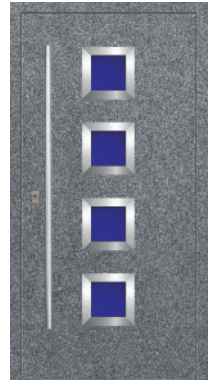

Haustüren front doors

Innentüren interior doors

HT Juparana Gold

HT Bambus

HT Aurora

HT Azul Macauba

HT Travertin Rosso / Design 16

HT Padang Dark / Design 51

HT Nero Assoluto / Design 14

HT Nero Assoluto / Design 61

HT Emerald Pearl / Design 22

HT Nero Assoluto / Design 50

HT Star Galaxy / Design 12

HT Travertin Creme / gold-plated

IT Onyx Green

IT Crema Marfil