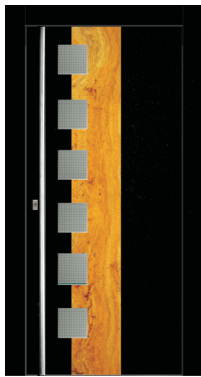

HT Nero Assoluto / Design 61