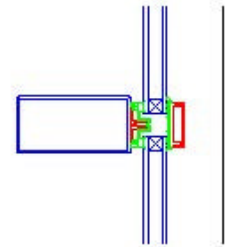

# Curtain Wall System VARIO

Custom Made in Germany by Master Craftsman

Our Curtain Wall system Vario can be designed to meet most all of your possible requirements:

- ?? System Width 50 mm, 60 mm or 80 mm (3 1/8")
- ?? Structural Post and Beam in laminated wood or steel
- ?? Security Glazing up to B 1 (32 mm double pane)
- ?? Anodized or powder coated to any RAL color
- ?? Can be combined with our Alu Systems 65, 70 and 90
- ?? Glass roof and glass wall combination, seamless
- ?? Different cap depth, from 12 mm to 50 mm
- ?? Glass weight of up to 1,000 pounds possible

Special connectors for wood posts and beams allow for glass weights of up to 1,000 pounds

Inside: Wood

Outside: Aluminum

Combination of 50 mm Vario system and the Alu window and door system 65

SECTION AA  
DOUBLE GLAZED CORNER  
NOT TO SCALE

SECTION CC  
VERTICAL MULLION  
NOT TO SCALE

SECTION DD  
HORIZONTAL MULLION  
NOT TO SCALE