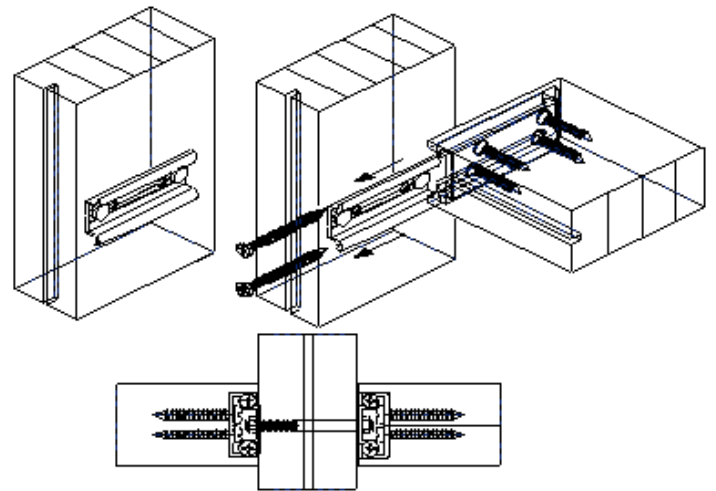

# Curtain Wall System VARIO

Custom Made in Germany by Master Craftsman

Our Curtain Wall system Vario can be designed to meet most all of your possible requirements:

- ?? System Width 50 mm, 60 mm or 80 mm (3 1/8")
- ?? Structural Post and Beam in laminated wood or steel
- ?? Security Glazing up to B 1 (32 mm double pane)
- ?? Anodized or powder coated to any RAL color
- ?? Can be combined with our Alu Systems 65, 70 and 90
- ?? Glass roof and glass wall combination, seamless
- ?? Different cap depth, from 12 mm to 50 mm
- ?? Glass weight of up to 1,000 pounds possible

Special connectors for wood posts and beams allow for glass weights of up to 1,000 pounds

Inside: Wood

Outside: Aluminum

Combination of 50 mm Vario system and the Alu window and door system 65

SECTION AA  
DOUBLE GLAZED CORNER  
NOT TO SCALE

SECTION CC  
VERTICAL MULLION  
NOT TO SCALE

SECTION DD  
HORIZONTAL MULLION  
NOT TO SCALE