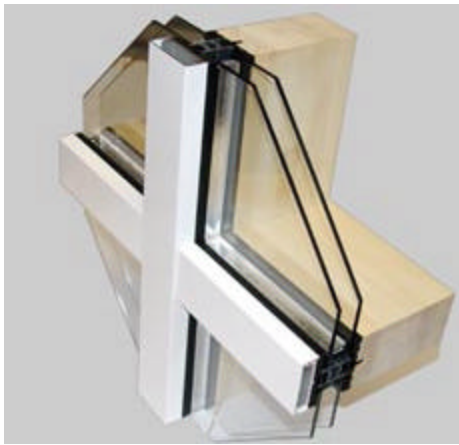

# Curtain Wall System VARIO

Custom Made in Germany by Master Craftsman

Our Curtain Wall system Vario can be designed to meet most all of your possible requirements:

- ?? System Width 50 mm, 60 mm or 80 mm (3 1/8")
- ?? Structural Post and Beam in laminated wood or steel
- ?? Security Glazing up to B 1 (32 mm double pane)
- ?? Anodized or powder coated to any RAL color
- ?? Can be combined with our Alu Systems 65, 70 and 90
- ?? Glass roof and glass wall combination, seamless
- ?? Different cap depth, from 12 mm to 50 mm
- ?? Glass weight of up to 1,000 pounds possible

Special connectors for wood posts and beams allow for glass weights of up to 1,000 pounds

Inside: Wood

Outside: Aluminum

Combination of 50 mm Vario system and the Alu window and door system 65

SECTION AA  
DOUBLE GLAZED CORNER  
NOT TO SCALE