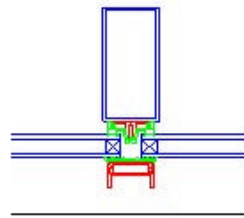

# Curtain Wall System VARIO

Custom Made in Germany by Master Craftsman

Our Curtain Wall system Vario can be designed to meet most all of your possible requirements:

- ?? System Width 50 mm, 60 mm or 80 mm (3 1/8")
- ?? Structural Post and Beam in laminated wood or steel
- ?? Security Glazing up to B 1 (32 mm double pane)
- ?? Anodized or powder coated to any RAL color
- ?? Can be combined with our Alu Systems 65, 70 and 90
- ?? Glass roof and glass wall combination, seamless
- ?? Different cap depth, from 12 mm to 50 mm
- ?? Glass weight of up to 1,000 pounds possible

Special connectors for wood posts and beams allow for glass weights of up to 1,000 pounds

Inside: Wood

Outside: Aluminum

Combination of 50 mm Vario system and the Alu window and door system 65

SECTION AA  
DOUBLE GLAZED CORNER  
NOT TO SCALE

SECTION CC  
VERTICAL MULLION  
NOT TO SCALE

SECTION DD  
HORIZONTAL MULLION  
NOT TO SCALE